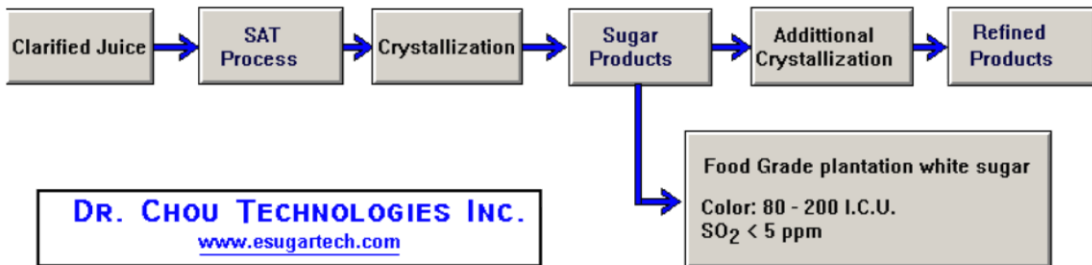

Conventional Sulfitation Process for Plantation White Sugar Production

New SAT process for Plantation White Sugar Production

DR. CHOU TECHNOLOGIES INC.
www.esugartech.com